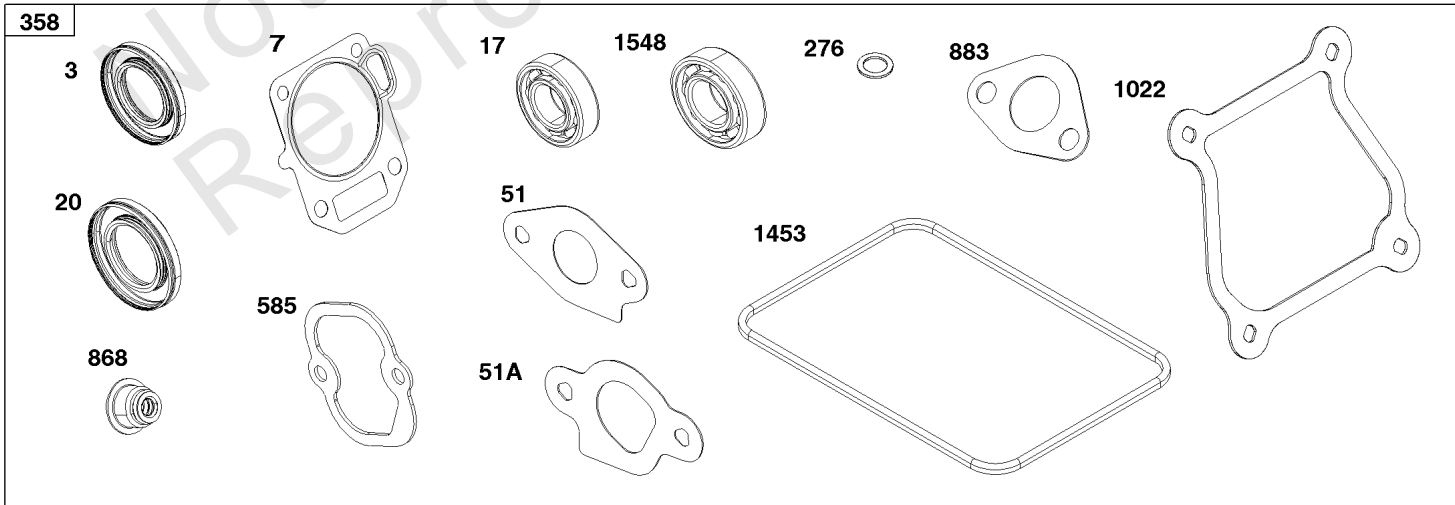

Cylinder Group

REF NO	PART NO	QTY	DESCRIPTION
1	596995	2	CYLINDER ASSEMBLY
3	596991	1	SEAL, Oil -(Magneto Side)
7	-----	1	GASKET, Cylinder Head -(Part information located in Cylinder Head Group.)
15	590678	2	PLUG, Oil Drain
17	596990	1	BEARING, Ball -(Cylinder)
20	-----	1	SEAL, Oil -(Part information located in Crankcase Cover/Sump and Lubrication Group.)
51	-----	1	GASKET, Intake -(Part information located in Carburetor Group.)
51A	-----	1	GASKET, Intake -(Part information located in Carburetor Group.)
219	597038	1	GEAR, Governor
276	797632	1	Washer-Sealing
306	597076	1	SHIELD, Cylinder -(Bottom)
306A	597077	1	SHIELD, Cylinder -(Top)
307	590850	3	SCREW -(Cylinder Shield)
307A	590683	3	SCREW -(Cylinder Shield)
307B	590638	1	SCREW -(Cylinder Shield)
358	597139	1	GASKET SET, Engine -(Service Kits may include extra parts not specific to this engine.)
404	597030	1	WASHER -(Governor Crank)
585	-----	1	GASKET, Breather Passage -(Part information located in Cylinder Head Group.)
615	597031	1	RETAINER, Governor Shaft
616	597029	1	CRANK, Governor
718	590713	2	PIN, Locating
850	-----	1	SEALANT, Liquid -(Part information located in Crankcase Cover/Sump and Lubrication Group.)
868	597001	1	SEAL, Valve
883	-----	1	GASKET, Exhaust -(Part information located in Exhaust Group.)
1022	-----	1	GASKET, Rocker Cover -(Part information located in Cylinder Head Group.)
1453	-----		SEAL, Air Cleaner Cover -(Part information located in Air Cleaner Group.)
1548	-----		BEARING, Ball -(Part information located in Crankcase Cover/Sump and Lubrication Group.)