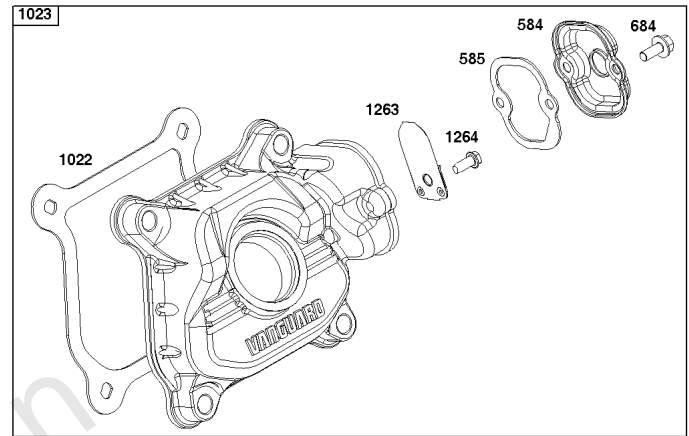

Cylinder Head Group

REF NO	PART NO	QTY	DESCRIPTION
5	596998	1	HEAD, Cylinder
7	597007	1	GASKET, Cylinder Head
13	597008	4	SCREW -(Cylinder Head)
21	597014	1	CAP, Oil Fill
33	597005	1	VALVE, Exhaust
34	597004	1	VALVE, Intake
35	597002	1	SPRING, Valve -(Intake)
36	597002	1	SPRING, Valve
40	590654	2	RETAINER, Valve
45	591449	2	TAPPET, Valve
51A	596770	1	GASKET, Intake
155	592874	1	PLATE, Cylinder Head
192	597006	2	ADJUSTER, Rocker Arm
238	590649	2	CAP, Valve
296	590631	2	Stud -(Muffler)
337	494055s	2	PLUG, Spark
383	19576S	1	WRENCH, Spark Plug
553	597003	1	RETAINER, Valve Spring
580	809894	1	SEAL, O-Ring -(Oil Fill Cap)
584	597011	1	COVER, Breather Passage
585	597010	1	GASKET, Breather Passage
684	597012	2	SCREW -(Breather Passage Cover)
718A	590637	2	PIN, Locating
798	597000	2	SCREW -(Rocker Arm)
850	-----	1	SEALANT, Liquid -(Part information located in Crankcase Cover/Sump and Lubrication Group.)
868	597001	1	SEAL, Valve
883	597072	1	GASKET, Exhaust
914	597016	4	SCREW -(Rocker Cover)
1022	597015	1	GASKET, Rocker Cover
1023	597009	1	COVER, Rocker
1026	597017	2	ROD, Push
1029	596999	2	ARM, Rocker
1095	597140	1	GASKET SET, Valve -(Service Kits may include extra parts not specific to this engine.)
1263	697124	1	REED, Breather
1264	793453	1	SCREW -(Breather Reed)