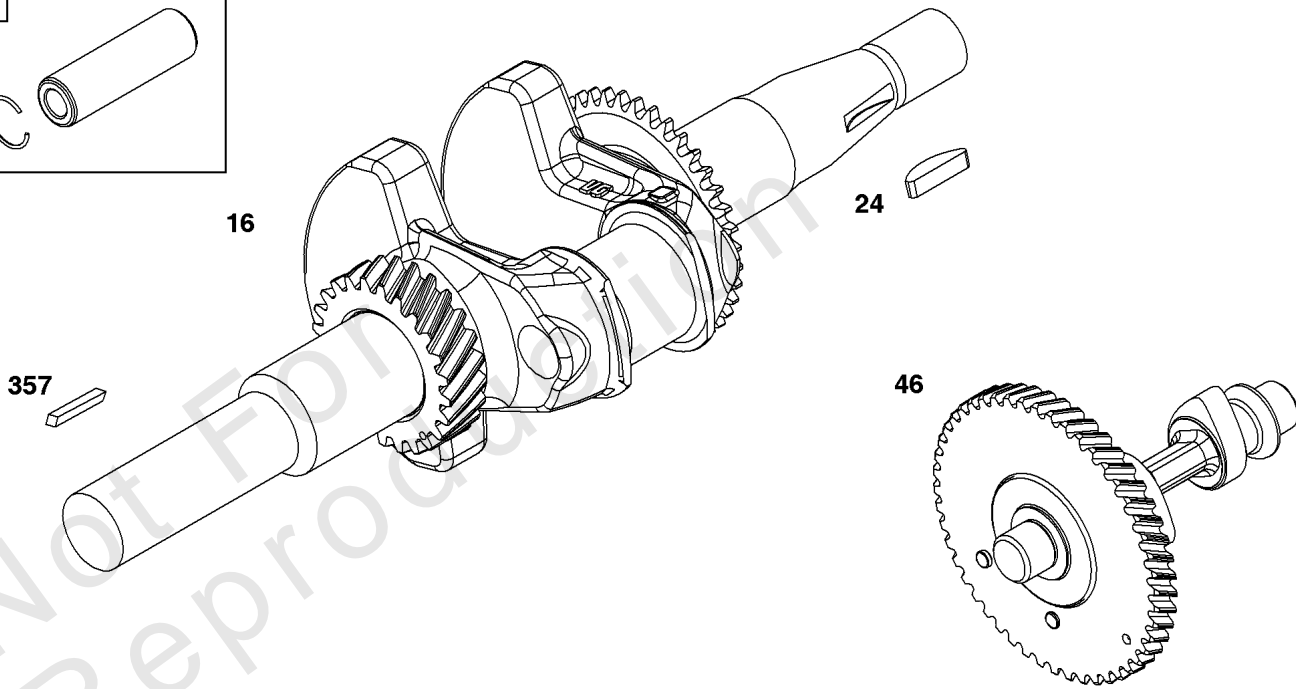

Controls Group

REF NO	PART NO	QTY	DESCRIPTION
188	590850	2	SCREW -(Control Bracket)
202	597032	1	LINK, Mechanical Governor
202A	597033	1	LINK, Mechanical Governor
209	597115	1	Spring, Governor
211	691278	1	Spring-Governor
222	597018	1	BRACKET, Control
227	597028	1	LEVER, Governor Control
232	597034	1	SPRING, Governor Link
265	691024	2	CLAMP, Casing
267	597027	2	SCREW -(Casing Clamp)
278	690402	1	Washer -(Governor Control Lever)
281	597067	2	PANEL, Control
410	597024	1	LINK, Control
472	597025	1	KNOB, Choke Shaft
505	590641	1	Nut -(Governor Control Lever)
562	597121	1	BOLT -(Governor Control Lever)
621	692310	1	Switch-Stop
663	597460	2	SCREW -(Control Panel)
703	597021	2	CLIP
729	597019	2	CLIP, Wire
1054	845118	1	TIE, Cable
1136	597020	2	SCREW -(Control Bracket)
1460	597035	1	BRACKET, Governor Control
1462	597036	1	SCREW -(Engine Control Unit) (ECU)
1515	590692	1	Nut -(Control Panel)

Crankcase Cover and Lubrication Group

REF NO	PART NO	QTY	DESCRIPTION
18	596985	1	COVER, Crankcase Assy -(METRIC)
20	596991	1	SEAL, Oil -(PTO Side)
22	590714	6	Screw -(Crankcase Cover/Sump)
522	590716	2	PLUG, Dipstick/Fill
523	596992	1	DIPSTICK
847	596989	1	DIPSTICK/TUBE ASSEMBLY
850	100106	1	SEALANT, Liquid
1548	596990	1	BEARING, Ball -(Crankcase Cover/Sump)

Not For
Reproduction

Crankshaft Group

REF NO	PART NO	QTY	DESCRIPTION
16	596963	1	CRANKSHAFT
24	596976	6	KEY, Flywheel -(Crankcase Cover/Sump)
25	596978	1	PISTON ASSEMBLY -(.020 Oversize)
25	596977	1	PISTON ASSEMBLY
26	596980	1	SET, Ring -(.020 Oversize)
26	596979	1	SET, Ring
27	596982	1	LOCK, Piston Pin
28	596981	1	PIN, Piston
29	596983	1	ROD, Connecting
32	596984	2	SCREW -(Connecting Rod)
46	596993	1	CAMSHAFT
357	798869	1	Key-Drive Pulley