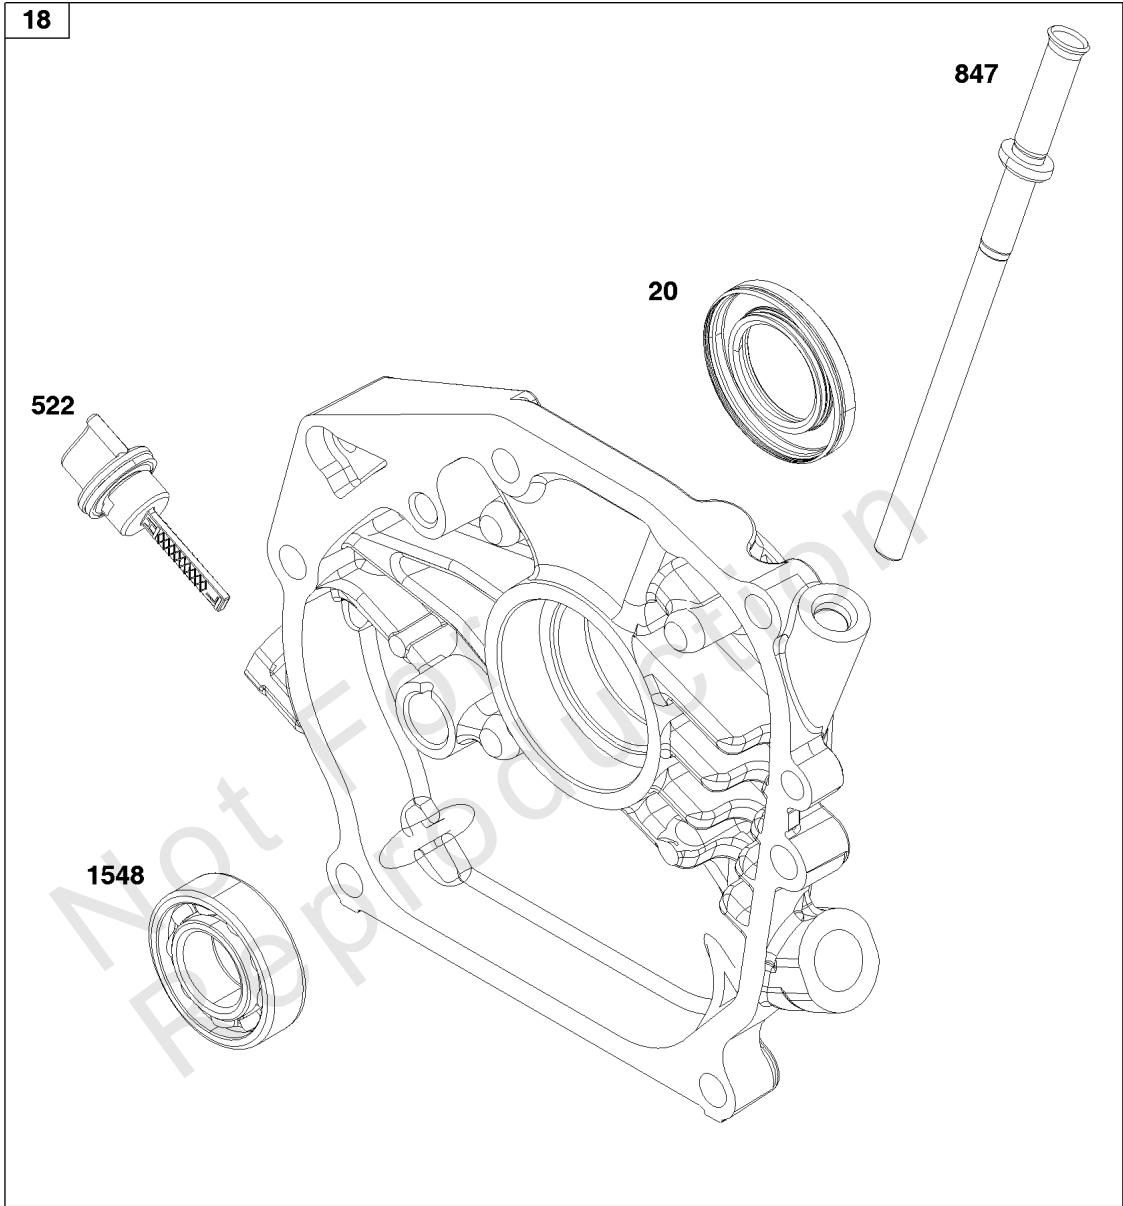

Not For
Reproduction

Carburetor Group

REF NO	PART NO	QTY	DESCRIPTION
38	595328	2	Screw -(Fuel Shut Off Valve)
51	596769	1	GASKET, Intake
51A	596770	1	GASKET, Intake
53	597052	1	STUD -(Carburetor) (Short)
53A	597051	1	STUD -(Carburetor) (Long)
104	797622	1	Pin-Float Hinge
105	797139	1	Valve-Float Needle
117	597453	1	JET, Main -(Standard)
118	597454	1	JET, Main -(High Altitude)
121	597138	1	KIT, Carburetor Overhaul -(Service Kits may include extra parts not specific to this engine.)
122	597050	1	SPACER, Carburetor
125	596764	1	CARBURETOR
133	5977473		FLOAT, Carburetor
137	798932	1	Gasket-Float Bowl
163	596768	1	GASKET, Air Cleaner
185	-----		NUT -(Part information located in Air Cleaner Group.)
202	597033	1	LINK, Mechanical Governor
209	597115	1	Spring, Governor
240	597039	1	FILTER, Fuel
245	597042	1	GASKET, Fuel Bowl
246	597043	1	BOWL, Fuel Filter
254	595322	1	Drain-Carburetor Bowl
276	797632	1	Washer-Sealing
315	595320	1	Seal-O Ring -(Fuel Filter Bowl)
692	797134	1	Spring-Detent
958	597040	1	VALVE, Fuel Shut Off
975	597049	1	BOWL, Float

Controls Group

REF NO	PART NO	QTY	DESCRIPTION
188	590850	2	SCREW -(Control Bracket)
202	597032	1	LINK, Mechanical Governor
202A	597033	1	LINK, Mechanical Governor
209	597115	1	Spring, Governor
211	691278	1	Spring-Governor
222	597018	1	BRACKET, Control
227	597028	1	LEVER, Governor Control
232	597034	1	SPRING, Governor Link
265	691024	2	CLAMP, Casing
267	597027	2	SCREW -(Casing Clamp)
278	690402	1	Washer -(Governor Control Lever)
281	597067	2	PANEL, Control
410	597024	1	LINK, Control
472	597025	1	KNOB, Choke Shaft
505	590641	1	Nut -(Governor Control Lever)
562	597121	1	BOLT -(Governor Control Lever)
621	692310	1	Switch-Stop
663	597460	2	SCREW -(Control Panel)
703	597021	2	CLIP
729	597019	2	CLIP, Wire
1054	845118	1	TIE, Cable
1136	597020	2	SCREW -(Control Bracket)
1460	597035	1	BRACKET, Governor Control
1462	597036	1	SCREW -(Engine Control Unit) (ECU)
1515	590692	1	Nut -(Control Panel)