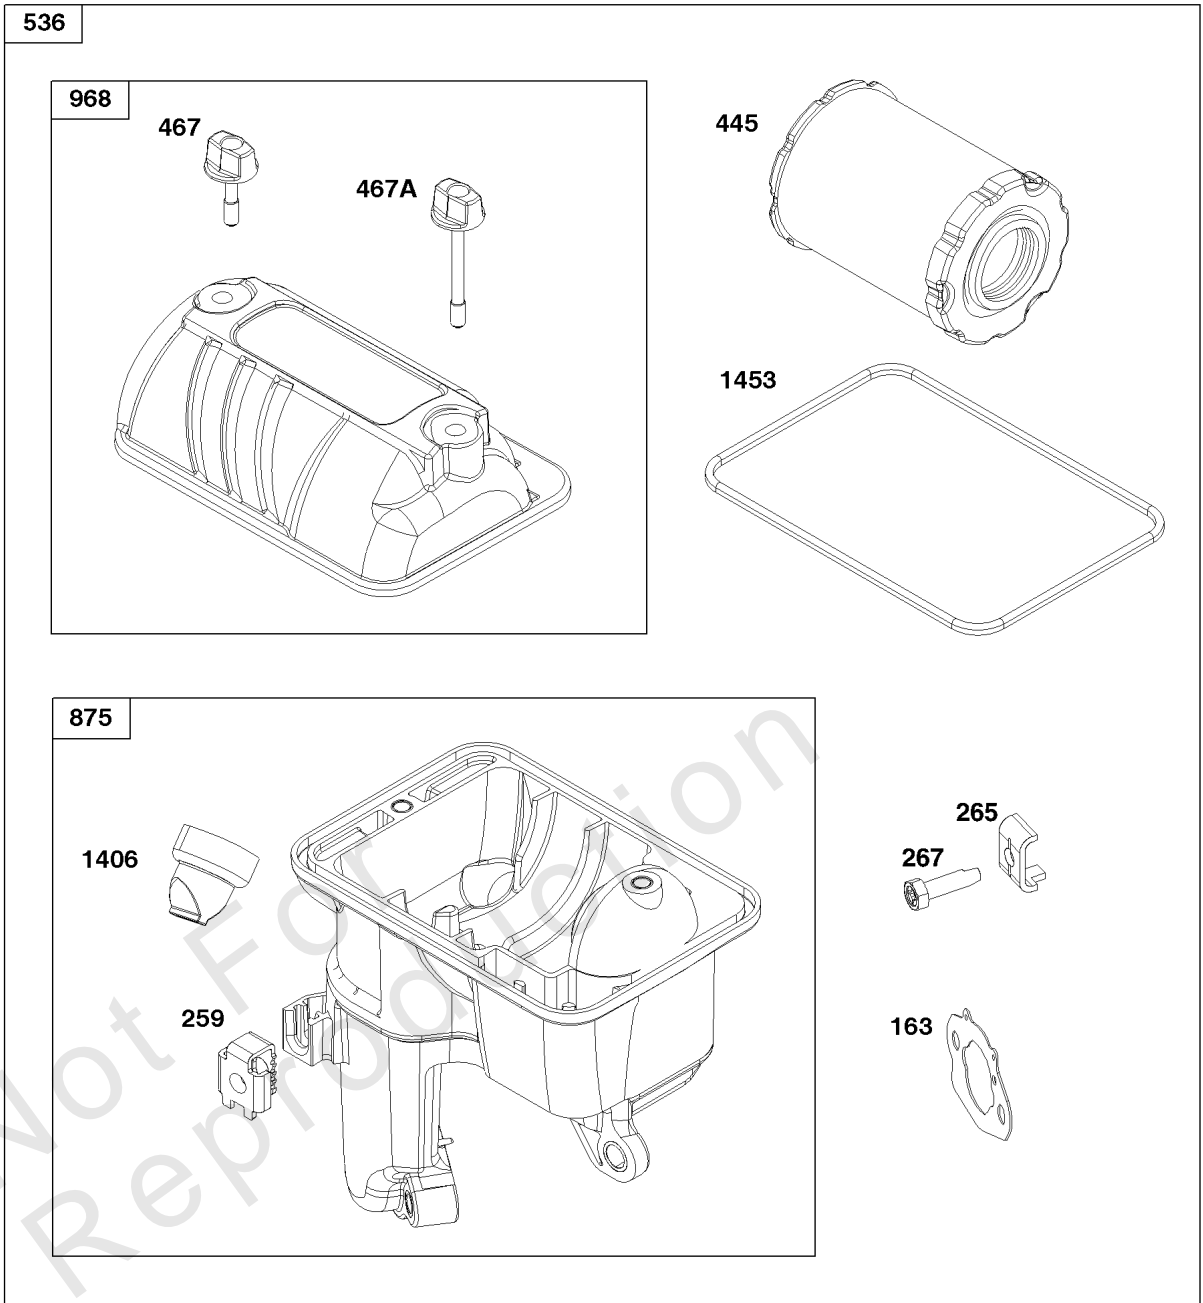

Not For
Reproduction

Air Cleaning Group

REF NO	PART NO	QTY	DESCRIPTION
11	597013	1	TUBE, Breather
163	596768	1	GASKET, Air Cleaner
185	590692	1	Nut -(Air Cleaner Base)
259	691189	1	Bracket-Casing Clamp
265	691024	1	CLAMP, Casing
267	597027	1	SCREW -(Casing Clamp)
445	596760	1	FILTER, A/C Cartridge
467	596758	1	KNOB, Air Cleaner Cover
467A	596759	1	KNOB, Air Cleaner Cover
536	597060	1	CLEANER, Air
875	597061	1	BASE, Air Cleaner
968	597062	1	COVER, Air Cleaner
1406	597065	1	VALVE, Debris
1453	596756	1	SEAL, Air Cleaner Cover

Not For
Reproduction

Blower Housing Group

REF NO	PART NO	QTY	DESCRIPTION
60	-----	2	GRIP, Starter Rope -(Part information located in Flywheel/Ignition/Starter Group.)
65	-----	3	SCREW -(Part information located in Flywheel/Ignition/Starter Group.)
281	-----	1	PANEL, Control -(Part information located in Controls Group.)
304	597073	1	HOUSING, Blower
305	597078	4	SCREW -(Blower Housing)
608	-----	2	STARTER, Rewind -(Part information located in Flywheel/Ignition/Starter Group.)
1319	797669	1	LABEL, Warning -(REQUIRED When Replacing Parts With Warning Labels Affixed)
1515	-----	1	NUT, Hex Flange -(Part information located in Controls Group.)