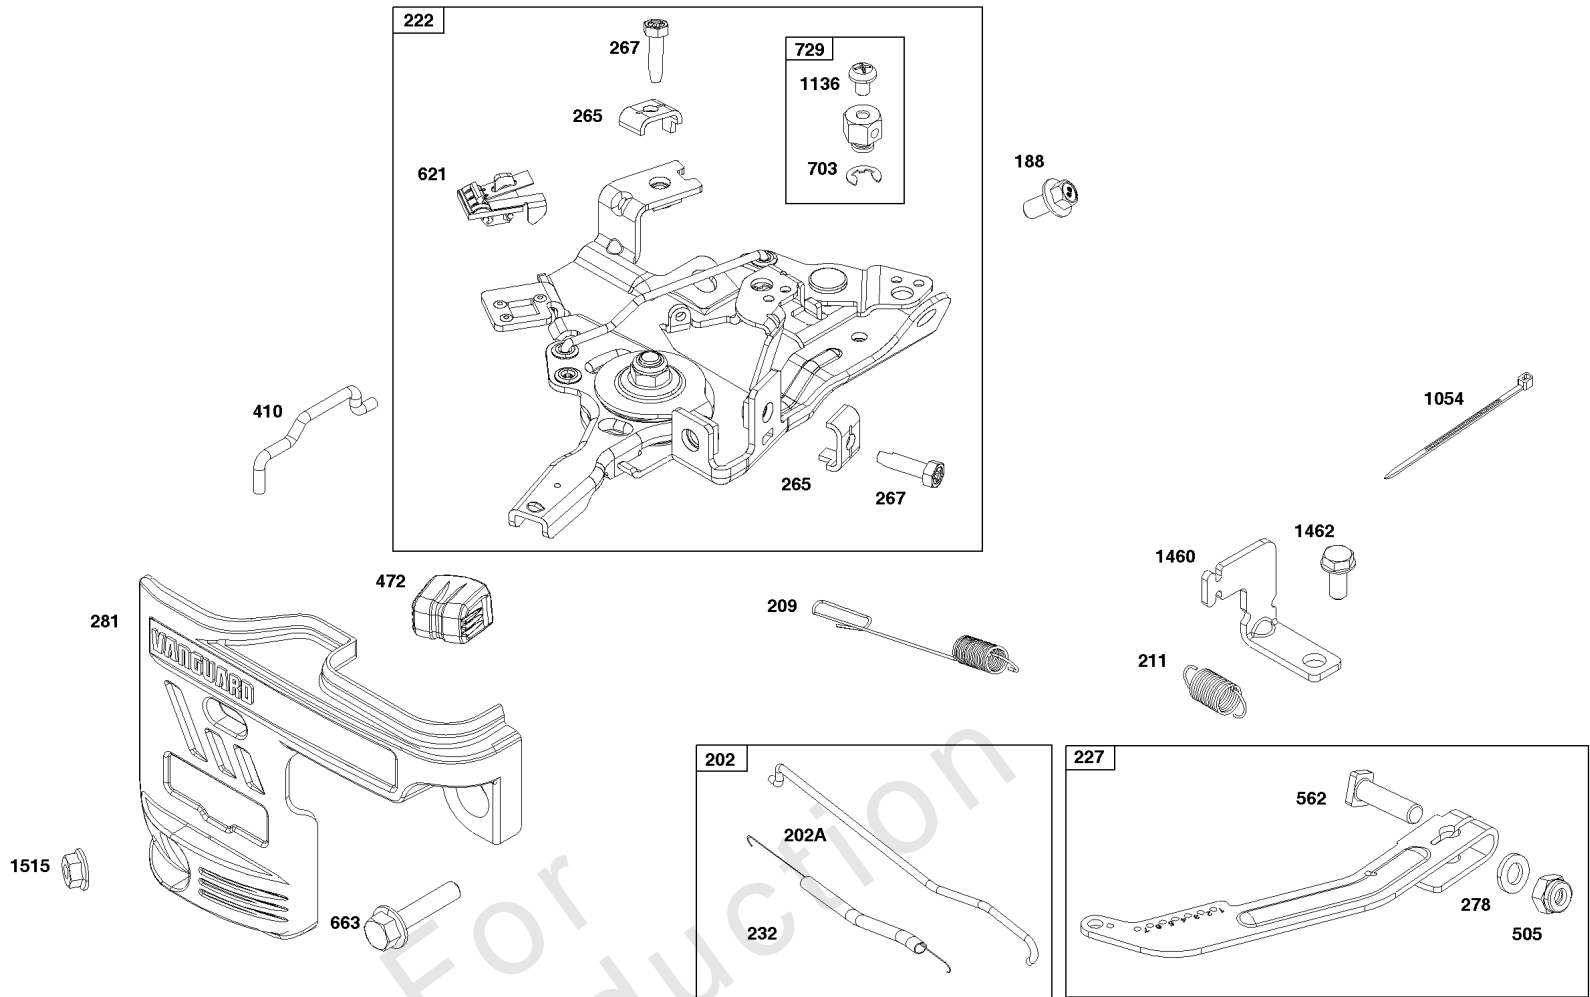

Not For
Reproduction

Blower Housing Group

REF NO	PART NO	QTY	DESCRIPTION
60	-----	2	GRIP, Starter Rope -(Part information located in Flywheel/Ignition/Starter Group.)
65	-----	3	SCREW -(Part information located in Flywheel/Ignition/Starter Group.)
281	-----	1	PANEL, Control -(Part information located in Controls Group.)
304	597073	1	HOUSING, Blower
305	597078	4	SCREW -(Blower Housing)
608	-----	2	STARTER, Rewind -(Part information located in Flywheel/Ignition/Starter Group.)
1319	797669	1	LABEL, Warning -(REQUIRED When Replacing Parts With Warning Labels Affixed)
1515	-----	1	NUT, Hex Flange -(Part information located in Controls Group.)

Controls Group

REF NO	PART NO	QTY	DESCRIPTION
188	590850	2	SCREW -(Control Bracket)
202	597032	1	LINK, Mechanical Governor
202A	597033	1	LINK, Mechanical Governor
209	597115	1	Spring, Governor
211	691278	1	Spring-Governor
222	597018	1	BRACKET, Control
227	597028	1	LEVER, Governor Control
232	597034	1	SPRING, Governor Link
265	691024	2	CLAMP, Casing
267	597027	2	SCREW -(Casing Clamp)
278	690402	1	Washer -(Governor Control Lever)
281	597067	2	PANEL, Control
410	597024	1	LINK, Control
472	597025	1	KNOB, Choke Shaft
505	590641	1	Nut -(Governor Control Lever)
562	597121	1	BOLT -(Governor Control Lever)
621	692310	1	Switch-Stop
663	597460	2	SCREW -(Control Panel)
703	597021	2	CLIP
729	597019	2	CLIP, Wire
1054	845118	1	TIE, Cable
1136	597020	2	SCREW -(Control Bracket)
1460	597035	1	BRACKET, Governor Control
1462	597036	1	SCREW -(Engine Control Unit) (ECU)
1515	590692	1	Nut -(Control Panel)