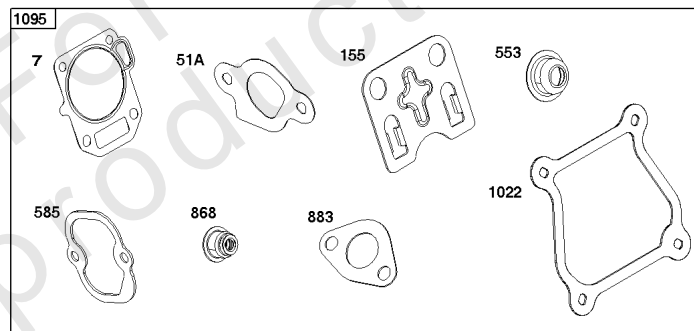

Cylinder Head Group

REF NO	PART NO	QTY	DESCRIPTION
5	596998	1	HEAD, Cylinder
7	597007	1	GASKET, Cylinder Head
13	597008	4	SCREW -(Cylinder Head)
21	597014	1	CAP, Oil Fill
33	597005	1	VALVE, Exhaust
34	597004	1	VALVE, Intake
35	597002	1	SPRING, Valve -(Intake)
36	597002	1	SPRING, Valve
40	590654	2	RETAINER, Valve
45	591449	2	TAPPET, Valve
51A	596770	1	GASKET, Intake
155	592874	1	PLATE, Cylinder Head
192	597006	2	ADJUSTER, Rocker Arm
238	590649	2	CAP, Valve
296	590631	2	Stud -(Muffler)
337	494055s	2	PLUG, Spark
383	19576S	1	WRENCH, Spark Plug
553	597003	1	RETAINER, Valve Spring
580	809894	1	SEAL, O-Ring -(Oil Fill Cap)
584	597011	1	COVER, Breather Passage
585	597010	1	GASKET, Breather Passage
684	597012	2	SCREW -(Breather Passage Cover)
718A	590637	2	PIN, Locating
798	597000	2	SCREW -(Rocker Arm)
850	-----	1	SEALANT, Liquid -(Part information located in Crankcase Cover/Sump and Lubrication Group.)
868	597001	1	SEAL, Valve
883	597072	1	GASKET, Exhaust
914	597016	4	SCREW -(Rocker Cover)
1022	597015	1	GASKET, Rocker Cover
1023	597009	1	COVER, Rocker
1026	597017	2	ROD, Push
1029	596999	2	ARM, Rocker
1095	597140	1	GASKET SET, Valve -(Service Kits may include extra parts not specific to this engine.)
1263	697124	1	REED, Breather
1264	793453	1	SCREW -(Breather Reed)