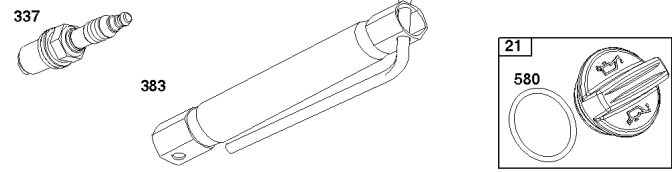

Cylinder Head Group

REF NO	PART NO	QTY	DESCRIPTION
5	596998	1	HEAD, Cylinder
7	597007	1	GASKET, Cylinder Head
13	597008	4	SCREW -(Cylinder Head)
21	597014	1	CAP, Oil Fill
33	597005	1	VALVE, Exhaust
34	597004	1	VALVE, Intake
35	597002	1	SPRING, Valve -(Intake)
36	597002	1	SPRING, Valve
40	590654	2	RETAINER, Valve
45	591449	2	TAPPET, Valve
51A	596770	1	GASKET, Intake
155	592874	1	PLATE, Cylinder Head
192	597006	2	ADJUSTER, Rocker Arm
238	590649	2	CAP, Valve
296	590631	2	Stud -(Muffler)
337	494055s	2	PLUG, Spark
383	19576S	1	WRENCH, Spark Plug
553	597003	1	RETAINER, Valve Spring
580	809894	1	SEAL, O-Ring -(Oil Fill Cap)
584	597011	1	COVER, Breather Passage
585	597010	1	GASKET, Breather Passage
684	597012	2	SCREW -(Breather Passage Cover)
718A	590637	2	PIN, Locating
798	597000	2	SCREW -(Rocker Arm)
850	-----	1	SEALANT, Liquid -(Part information located in Crankcase Cover/Sump and Lubrication Group.)
868	597001	1	SEAL, Valve
883	597072	1	GASKET, Exhaust
914	597016	4	SCREW -(Rocker Cover)
1022	597015	1	GASKET, Rocker Cover
1023	597009	1	COVER, Rocker
1026	597017	2	ROD, Push
1029	596999	2	ARM, Rocker
1095	597140	1	GASKET SET, Valve -(Service Kits may include extra parts not specific to this engine.)
1263	697124	1	REED, Breather
1264	793453	1	SCREW -(Breather Reed)