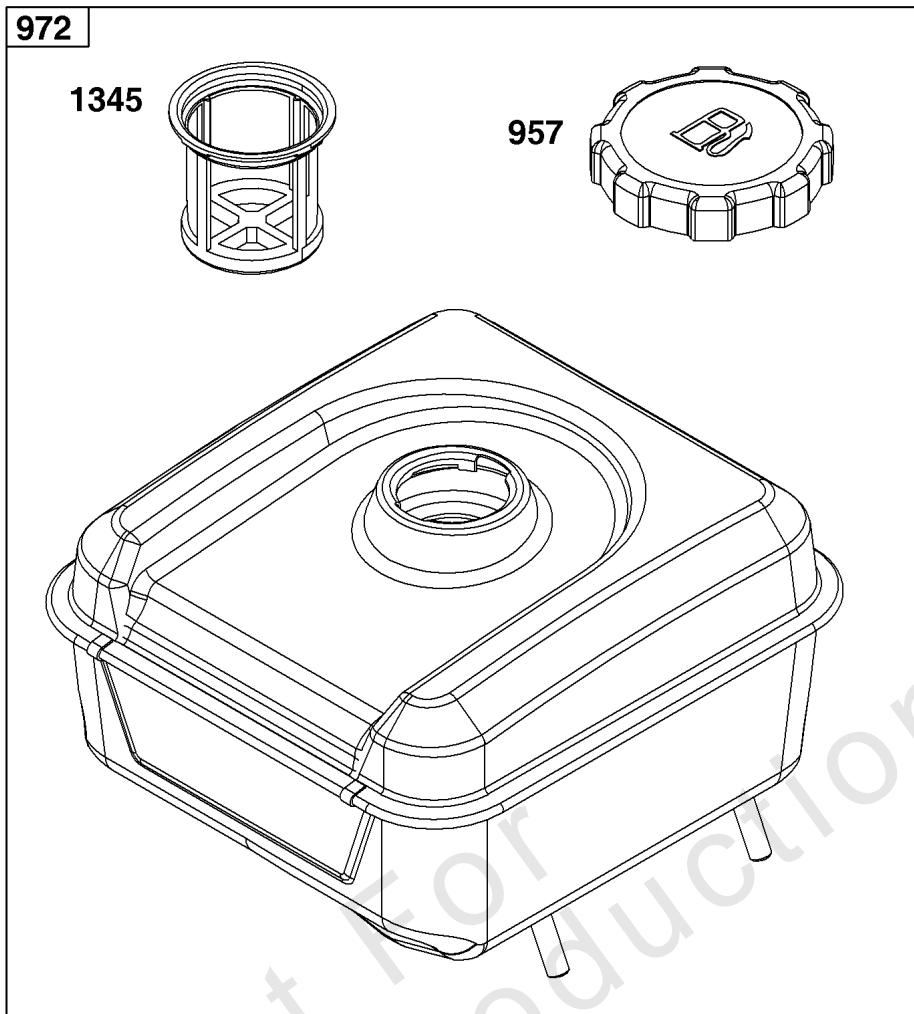

Flywheel, Ignition, and Starter Group

REF NO	PART NO	QTY	DESCRIPTION
23	597085	1	FLYWHEEL
37	597075	1	GUARD, Flywheel
60	597080	2	GRIP, Starter Rope
65	590983	2	SCREW -(Rewind Starter)
78	590850	3	SCREW -(Flywheel Guard)
332	591988	1	Nut
333	596763	2	ARMATURE, Magneto
334	699477	2	SCREW -(Magneto Armature)
356	597055	1	WIRE, Stop
363	19203	1	PULLER, Flywheel
455	597088	1	CUP, Flywheel
608	596772	2	STARTER, Rewind
1005	794273	1	Fan-Flywheel

Not For
Reproduction