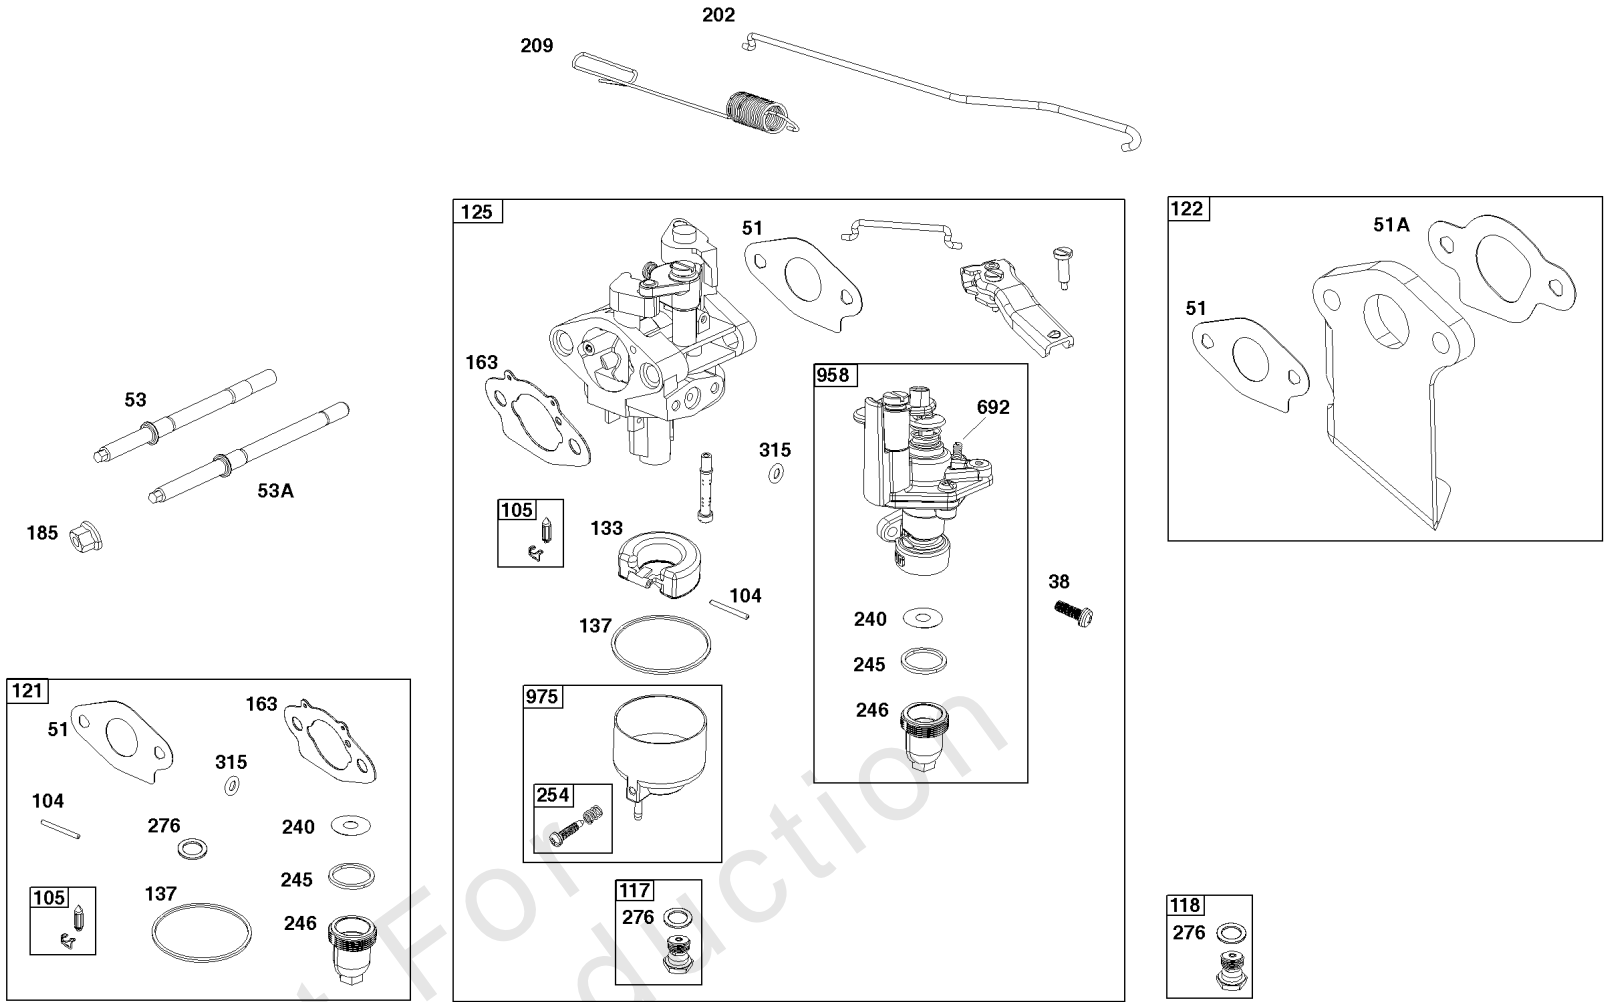

Carburetor Group

REF NO	PART NO	QTY	DESCRIPTION
38	595328	2	Screw -(Fuel Shut Off Valve)
51	596769	1	GASKET, Intake
51A	596770	1	GASKET, Intake
53	597052	1	STUD -(Carburetor) (Short)
53A	597051	1	STUD -(Carburetor) (Long)
104	797622	1	Pin-Float Hinge
105	797139	1	Valve-Float Needle
117	597453	1	JET, Main -(Standard)
118	597454	1	JET, Main -(High Altitude)
121	597138	1	KIT, Carburetor Overhaul -(Service Kits may include extra parts not specific to this engine.)
122	597050	1	SPACER, Carburetor
125	596764	1	CARBURETOR
133	5977473		FLOAT, Carburetor
137	798932	1	Gasket-Float Bowl
163	596768	1	GASKET, Air Cleaner
185	-----		NUT -(Part information located in Air Cleaner Group.)
202	597033	1	LINK, Mechanical Governor
209	597115	1	Spring, Governor
240	597039	1	FILTER, Fuel
245	597042	1	GASKET, Fuel Bowl
246	597043	1	BOWL, Fuel Filter
254	595322	1	Drain-Carburetor Bowl
276	797632	1	Washer-Sealing
315	595320	1	Seal-O Ring -(Fuel Filter Bowl)
692	797134	1	Spring-Detent
958	597040	1	VALVE, Fuel Shut Off
975	597049	1	BOWL, Float