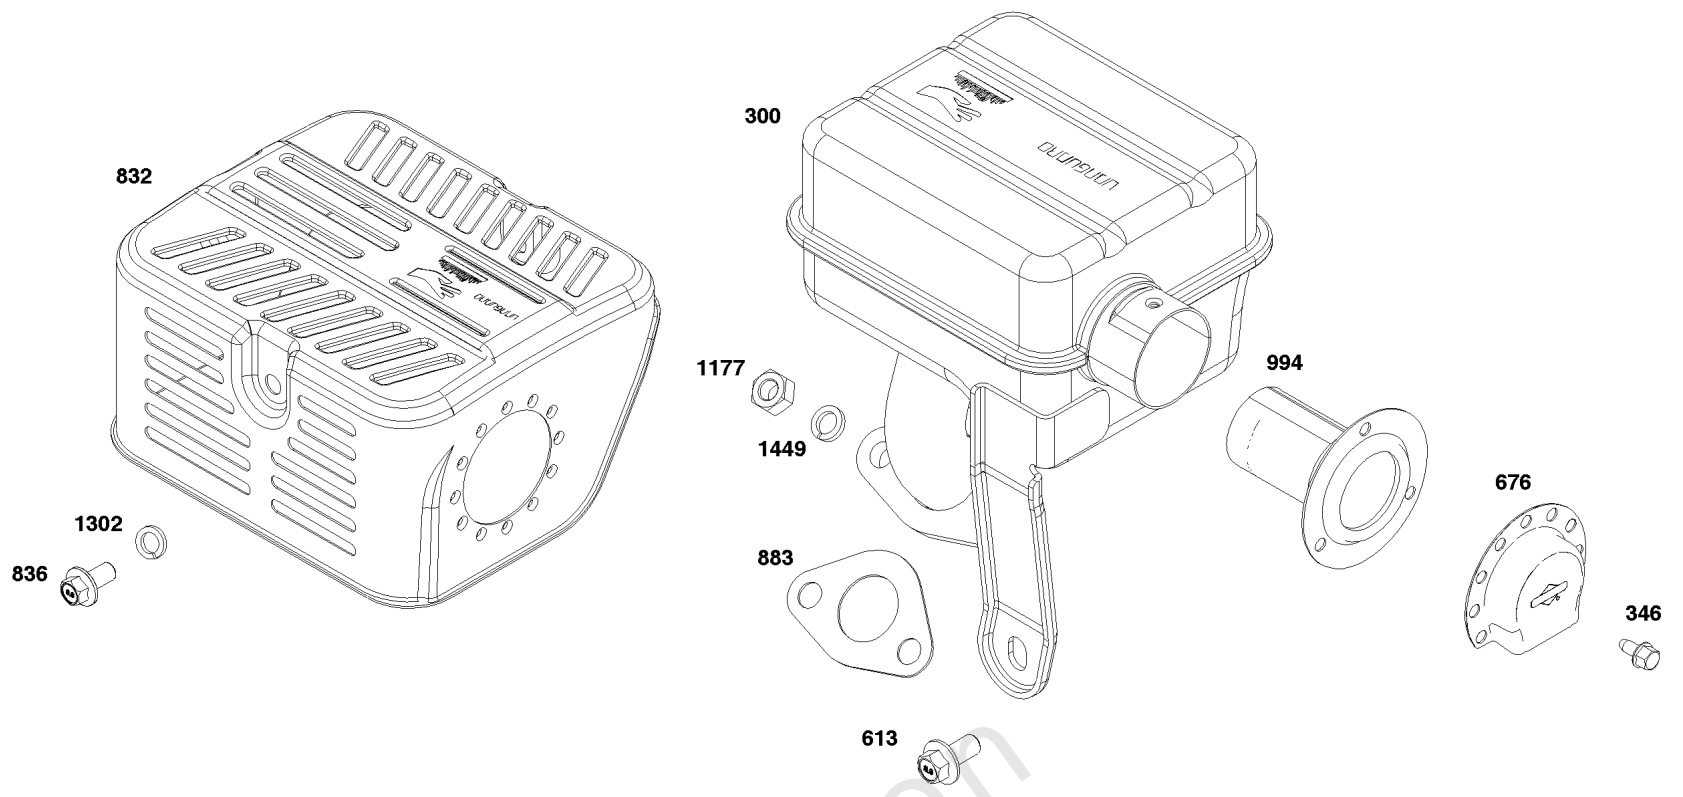

Exhaust Group

REF NO	PART NO	QTY	DESCRIPTION
300	597071	1	MUFFLER -(With Mounting Bracket)
346	699203	3	Screw -(Spark Arrestor)
613	590850	1	SCREW -(Muffler)
676	798467	1	Deflector-Muffler
832	597069	1	GUARD, Muffler
836	590706	3	Screw -(Muffler Guard)
883	597072	1	GASKET, Exhaust
994	793985	1	ARRESTOR, Spark
1177	590632	2	Nut -(Muffler)
1302	704133	3	LOCKWASHER, 1/4 -(Muffler Guard)
1449	590633	2	Washer

Not For
Reproduction