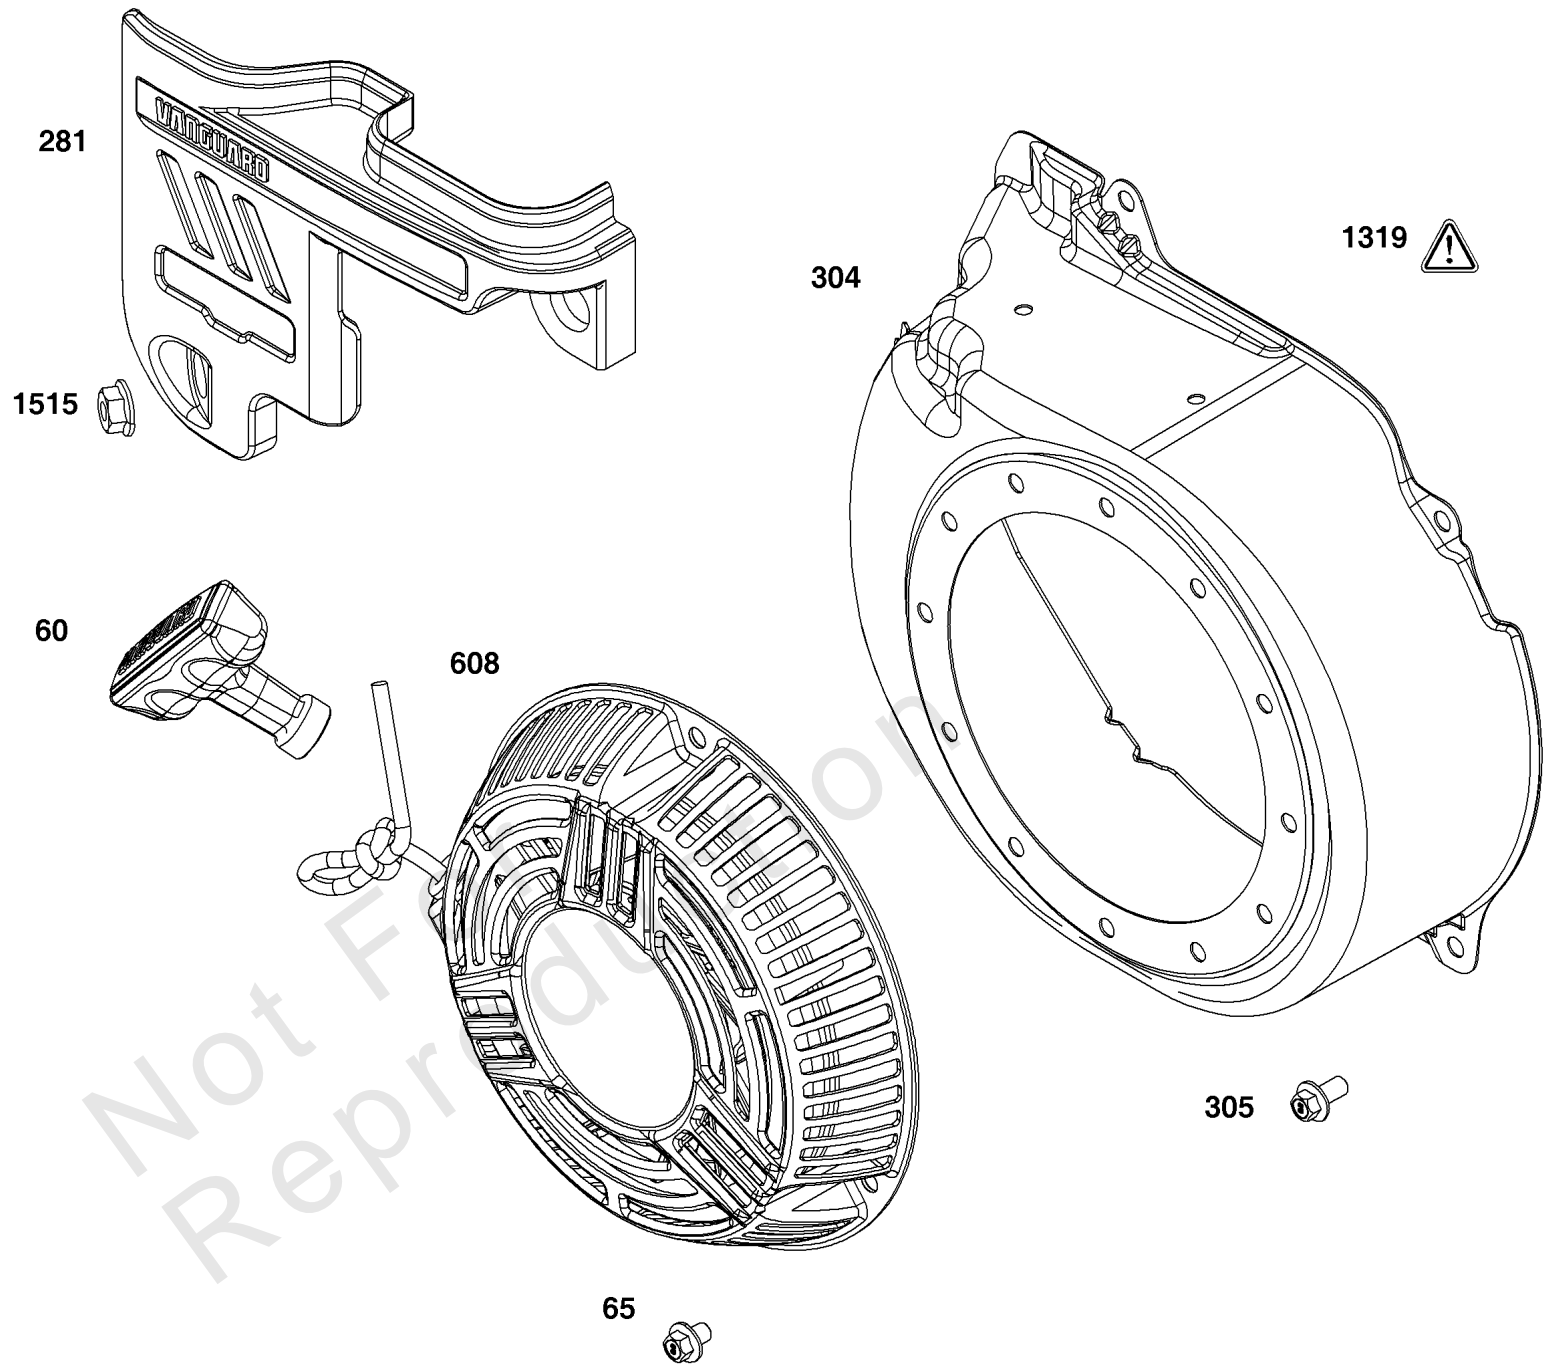

Not For
Reproduction

Blower Housing Group

REF NO	PART NO	QTY	DESCRIPTION
60	-----	2	GRIP, Starter Rope -(Part information located in Flywheel/Ignition/Starter Group.)
65	-----	3	SCREW -(Part information located in Flywheel/Ignition/Starter Group.)
281	-----	1	PANEL, Control -(Part information located in Controls Group.)
304	597073	1	HOUSING, Blower
305	597078	4	SCREW -(Blower Housing)
608	-----	2	STARTER, Rewind -(Part information located in Flywheel/Ignition/Starter Group.)
1319	797669	1	LABEL, Warning -(REQUIRED When Replacing Parts With Warning Labels Affixed)
1515	-----	1	NUT, Hex Flange -(Part information located in Controls Group.)

Controls Group

REF NO	PART NO	QTY	DESCRIPTION
188	590850	2	SCREW -(Control Bracket)
202	597032	1	LINK, Mechanical Governor
202A	597033	1	LINK, Mechanical Governor
209	597115	1	Spring, Governor
211	691278	1	Spring-Governor
222	597018	1	BRACKET, Control
227	597028	1	LEVER, Governor Control
232	597034	1	SPRING, Governor Link
265	691024	2	CLAMP, Casing
267	597027	2	SCREW -(Casing Clamp)
278	690402	1	Washer -(Governor Control Lever)
281	597067	2	PANEL, Control
410	597024	1	LINK, Control
472	597025	1	KNOB, Choke Shaft
505	590641	1	Nut -(Governor Control Lever)
562	597121	1	BOLT -(Governor Control Lever)
621	692310	1	Switch-Stop
663	597460	2	SCREW -(Control Panel)
703	597021	2	CLIP
729	597019	2	CLIP, Wire
1054	845118	1	TIE, Cable
1136	597020	2	SCREW -(Control Bracket)
1460	597035	1	BRACKET, Governor Control
1462	597036	1	SCREW -(Engine Control Unit) (ECU)
1515	590692	1	Nut -(Control Panel)