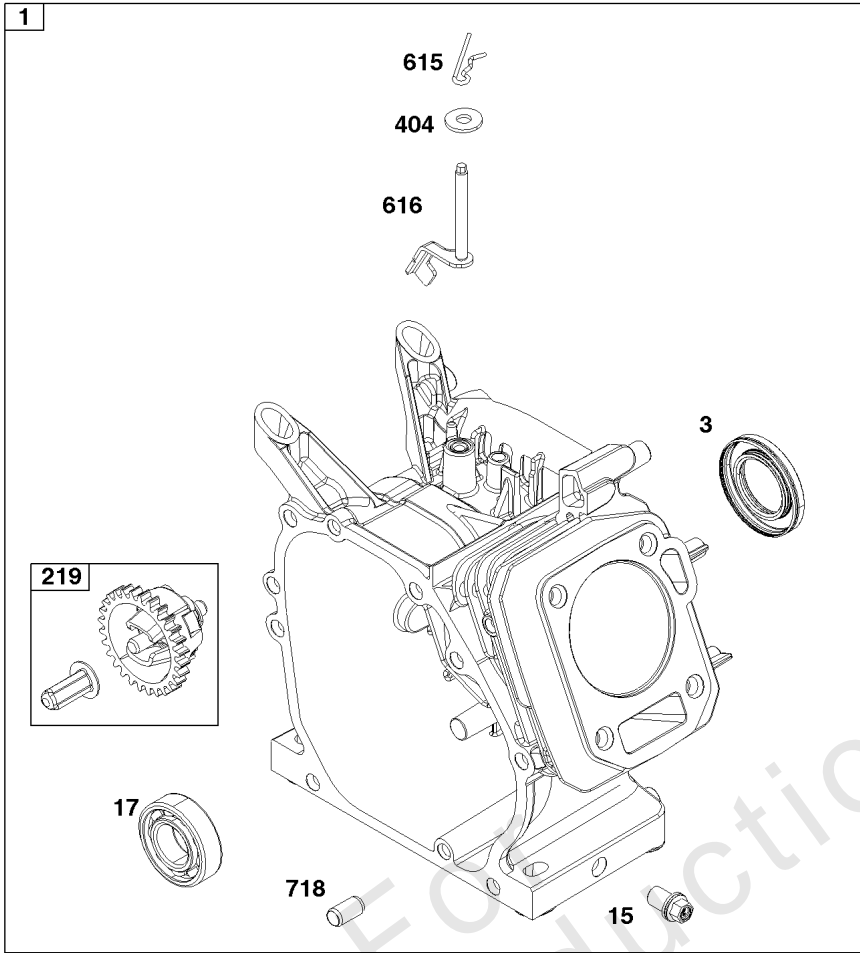

Cylinder Group

REF NO	PART NO	QTY	DESCRIPTION
1	596995	2	CYLINDER ASSEMBLY
3	596991	1	SEAL, Oil -(Magneto Side)
7	-----	1	GASKET, Cylinder Head -(Part information located in Cylinder Head Group.)
15	590678	2	PLUG, Oil Drain
17	596990	1	BEARING, Ball -(Cylinder)
20	-----	1	SEAL, Oil -(Part information located in Crankcase Cover/Sump and Lubrication Group.)
51	-----	1	GASKET, Intake -(Part information located in Carburetor Group.)
51A	-----	1	GASKET, Intake -(Part information located in Carburetor Group.)
219	597038	1	GEAR, Governor
276	797632	1	Washer-Sealing
306	597076	1	SHIELD, Cylinder -(Bottom)
306A	597077	1	SHIELD, Cylinder -(Top)
307	590850	3	SCREW -(Cylinder Shield)
307A	590683	3	SCREW -(Cylinder Shield)
307B	590638	1	SCREW -(Cylinder Shield)
358	597139	1	GASKET SET, Engine -(Service Kits may include extra parts not specific to this engine.)
404	597030	1	WASHER -(Governor Crank)
585	-----	1	GASKET, Breather Passage -(Part information located in Cylinder Head Group.)
615	597031	1	RETAINER, Governor Shaft
616	597029	1	CRANK, Governor
718	590713	2	PIN, Locating
850	-----	1	SEALANT, Liquid -(Part information located in Crankcase Cover/Sump and Lubrication Group.)
868	597001	1	SEAL, Valve
883	-----	1	GASKET, Exhaust -(Part information located in Exhaust Group.)
1022	-----	1	GASKET, Rocker Cover -(Part information located in Cylinder Head Group.)
1453	-----		SEAL, Air Cleaner Cover -(Part information located in Air Cleaner Group.)
1548	-----		BEARING, Ball -(Part information located in Crankcase Cover/Sump and Lubrication Group.)