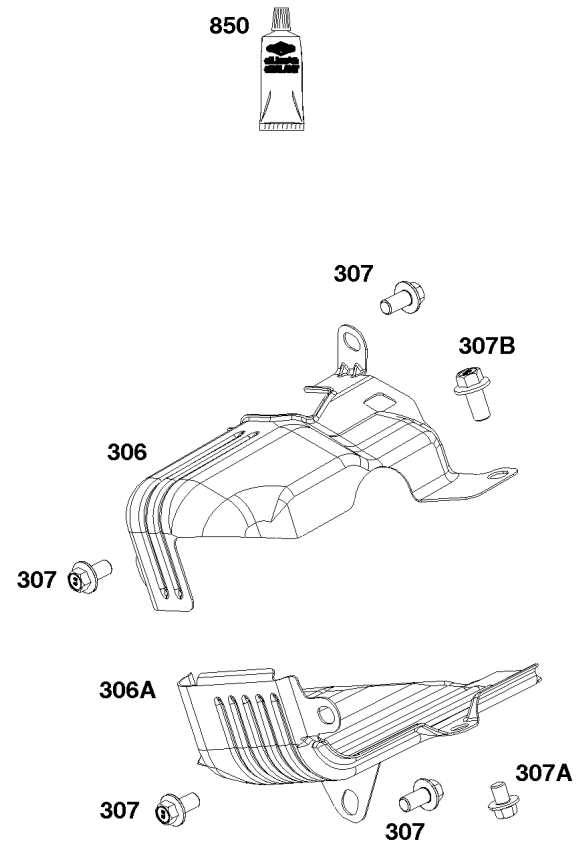

Cylinder Group

REF NO	PART NO	QTY	DESCRIPTION
1	596995	2	CYLINDER ASSEMBLY
3	596991	1	SEAL, Oil -(Magneto Side)
7	-----	1	GASKET, Cylinder Head -(Part information located in Cylinder Head Group.)
15	590678	2	PLUG, Oil Drain
17	596990	1	BEARING, Ball -(Cylinder)
20	-----	1	SEAL, Oil -(Part information located in Crankcase Cover/Sump and Lubrication Group.)
51	-----	1	GASKET, Intake -(Part information located in Carburetor Group.)
51A	-----	1	GASKET, Intake -(Part information located in Carburetor Group.)
219	597038	1	GEAR, Governor
276	797632	1	Washer-Sealing
306	597076	1	SHIELD, Cylinder -(Bottom)
306A	597077	1	SHIELD, Cylinder -(Top)
307	590850	3	SCREW -(Cylinder Shield)
307A	590683	3	SCREW -(Cylinder Shield)
307B	590638	1	SCREW -(Cylinder Shield)
358	597139	1	GASKET SET, Engine -(Service Kits may include extra parts not specific to this engine.)
404	597030	1	WASHER -(Governor Crank)
585	-----	1	GASKET, Breather Passage -(Part information located in Cylinder Head Group.)
615	597031	1	RETAINER, Governor Shaft
616	597029	1	CRANK, Governor
718	590713	2	PIN, Locating
850	-----	1	SEALANT, Liquid -(Part information located in Crankcase Cover/Sump and Lubrication Group.)
868	597001	1	SEAL, Valve
883	-----	1	GASKET, Exhaust -(Part information located in Exhaust Group.)
1022	-----	1	GASKET, Rocker Cover -(Part information located in Cylinder Head Group.)
1453	-----		SEAL, Air Cleaner Cover -(Part information located in Air Cleaner Group.)
1548	-----		BEARING, Ball -(Part information located in Crankcase Cover/Sump and Lubrication Group.)