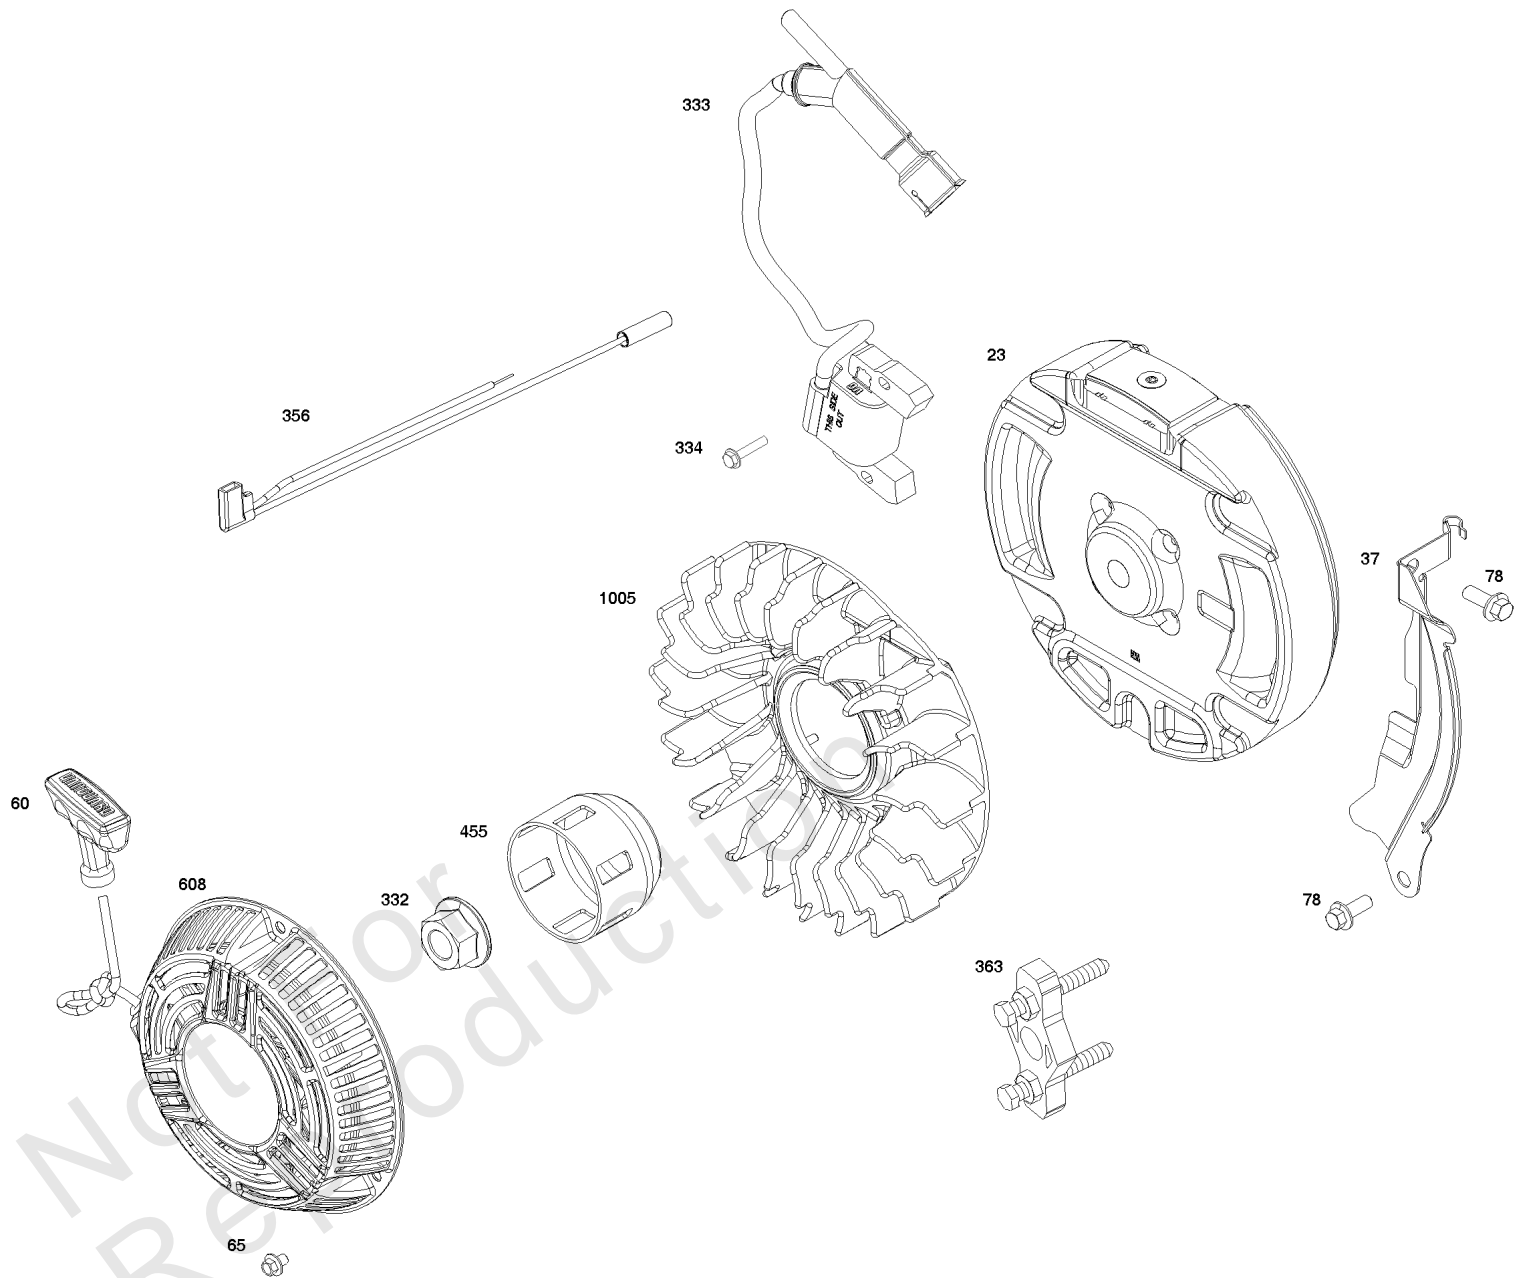

Cylinder Head Group

REF NO	PART NO	QTY	DESCRIPTION
5	596998	1	HEAD, Cylinder
7	597007	1	GASKET, Cylinder Head
13	597008	4	SCREW -(Cylinder Head)
21	597014	1	CAP, Oil Fill
33	597005	1	VALVE, Exhaust
34	597004	1	VALVE, Intake
35	597002	1	SPRING, Valve -(Intake)
36	597002	1	SPRING, Valve
40	590654	2	RETAINER, Valve
45	591449	2	TAPPET, Valve
51A	596770	1	GASKET, Intake
155	592874	1	PLATE, Cylinder Head
192	597006	2	ADJUSTER, Rocker Arm
238	590649	2	CAP, Valve
296	590631	2	Stud -(Muffler)
337	494055s	2	PLUG, Spark
383	19576S	1	WRENCH, Spark Plug
553	597003	1	RETAINER, Valve Spring
580	809894	1	SEAL, O-Ring -(Oil Fill Cap)
584	597011	1	COVER, Breather Passage
585	597010	1	GASKET, Breather Passage
684	597012	2	SCREW -(Breather Passage Cover)
718A	590637	2	PIN, Locating
798	597000	2	SCREW -(Rocker Arm)
850	-----	1	SEALANT, Liquid -(Part information located in Crankcase Cover/Sump and Lubrication Group.)
868	597001	1	SEAL, Valve
883	597072	1	GASKET, Exhaust
914	597016	4	SCREW -(Rocker Cover)
1022	597015	1	GASKET, Rocker Cover
1023	597009	1	COVER, Rocker
1026	597017	2	ROD, Push
1029	596999	2	ARM, Rocker
1095	597140	1	GASKET SET, Valve -(Service Kits may include extra parts not specific to this engine.)
1263	697124	1	REED, Breather
1264	793453	1	SCREW -(Breather Reed)

Not For
Reproduction

Flywheel, Ignition, and Starter Group

REF NO	PART NO	QTY	DESCRIPTION
23	597085	1	FLYWHEEL
37	597075	1	GUARD, Flywheel
60	597080	2	GRIP, Starter Rope
65	590983	2	SCREW -(Rewind Starter)
78	590850	3	SCREW -(Flywheel Guard)
332	591988	1	Nut
333	596763	2	ARMATURE, Magneto
334	699477	2	SCREW -(Magneto Armature)
356	597055	1	WIRE, Stop
363	19203	1	PULLER, Flywheel
455	597088	1	CUP, Flywheel
608	596772	2	STARTER, Rewind
1005	794273	1	Fan-Flywheel