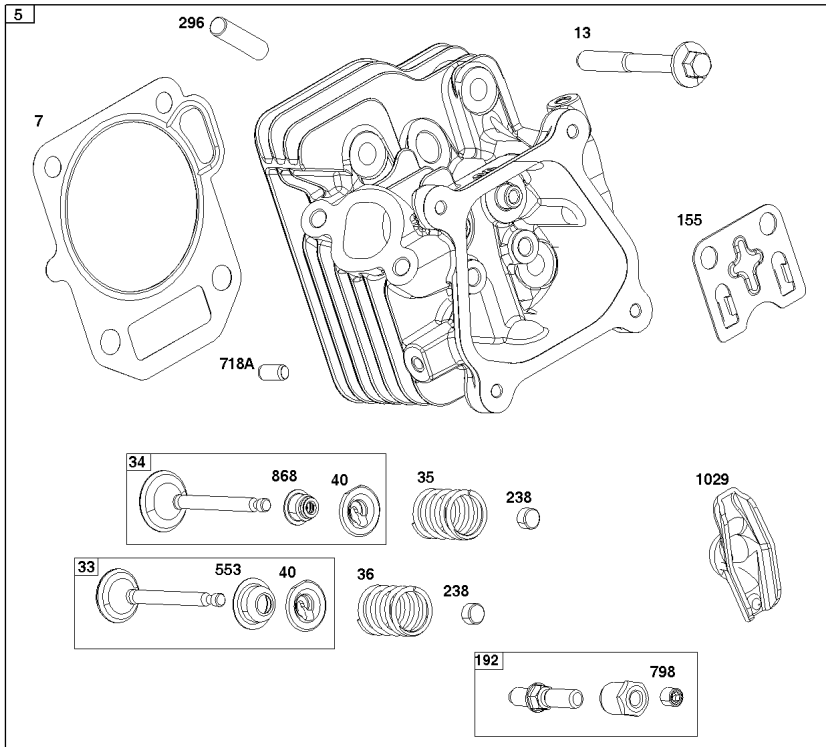

Cylinder Head Group

REF NO	PART NO	QTY	DESCRIPTION
5	596998	1	HEAD, Cylinder
7	597007	1	GASKET, Cylinder Head
13	597008	4	SCREW -(Cylinder Head)
21	597014	1	CAP, Oil Fill
33	597005	1	VALVE, Exhaust
34	597004	1	VALVE, Intake
35	597002	1	SPRING, Valve -(Intake)
36	597002	1	SPRING, Valve
40	590654	2	RETAINER, Valve
45	591449	2	TAPPET, Valve
51A	596770	1	GASKET, Intake
155	592874	1	PLATE, Cylinder Head
192	597006	2	ADJUSTER, Rocker Arm
238	590649	2	CAP, Valve
296	590631	2	Stud -(Muffler)
337	494055s	2	PLUG, Spark
383	19576S	1	WRENCH, Spark Plug
553	597003	1	RETAINER, Valve Spring
580	809894	1	SEAL, O-Ring -(Oil Fill Cap)
584	597011	1	COVER, Breather Passage
585	597010	1	GASKET, Breather Passage
684	597012	2	SCREW -(Breather Passage Cover)
718A	590637	2	PIN, Locating
798	597000	2	SCREW -(Rocker Arm)
850	-----	1	SEALANT, Liquid -(Part information located in Crankcase Cover/Sump and Lubrication Group.)
868	597001	1	SEAL, Valve
883	597072	1	GASKET, Exhaust
914	597016	4	SCREW -(Rocker Cover)
1022	597015	1	GASKET, Rocker Cover
1023	597009	1	COVER, Rocker
1026	597017	2	ROD, Push
1029	596999	2	ARM, Rocker
1095	597140	1	GASKET SET, Valve -(Service Kits may include extra parts not specific to this engine.)
1263	697124	1	REED, Breather
1264	793453	1	SCREW -(Breather Reed)