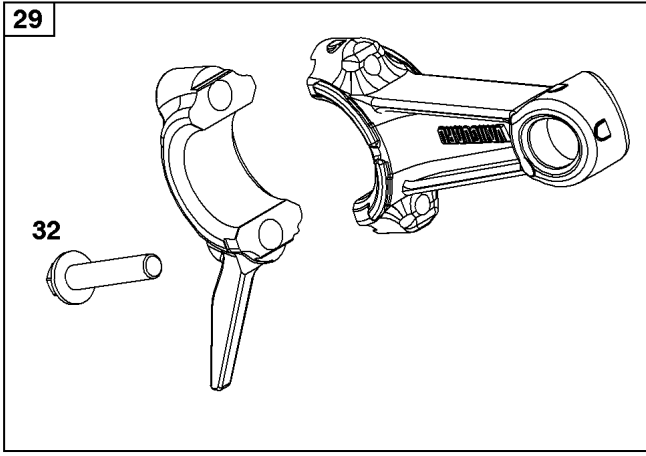

Crankshaft Group

REF NO	PART NO	QTY	DESCRIPTION
16	596963	1	CRANKSHAFT
24	596976	6	KEY, Flywheel -(Crankcase Cover/Sump)
25	596978	1	PISTON ASSEMBLY -(.020 Oversize)
25	596977	1	PISTON ASSEMBLY
26	596980	1	SET, Ring -(.020 Oversize)
26	596979	1	SET, Ring
27	596982	1	LOCK, Piston Pin
28	596981	1	PIN, Piston
29	596983	1	ROD, Connecting
32	596984	2	SCREW -(Connecting Rod)
46	596993	1	CAMSHAFT
357	798869	1	Key-Drive Pulley

Not For
Reproduction